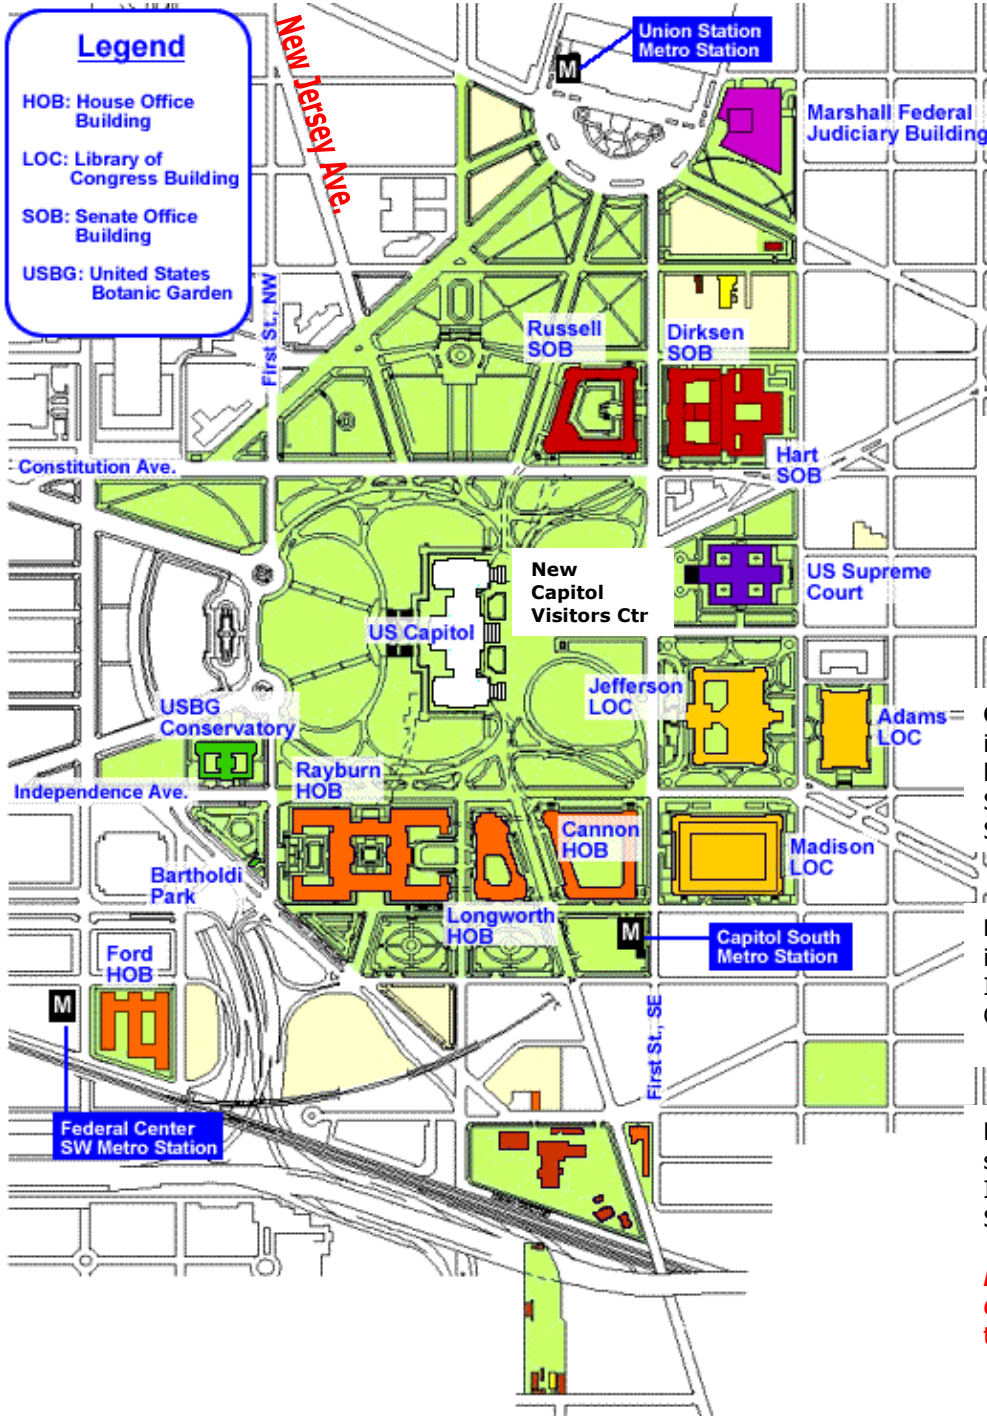

Map of Capitol Hill

Leadership Day Hotel: The Westin Hotel, 1400 M. St., NW, Washington, D.C.
 The hotel is 15-20 minutes by cab to Capitol Hill; **metro access is also near the hotel and will take you to Capitol Hill. Please wear comfortable shoes.**

Russell Senate Office Building is northeast of the Capitol bounded by Constitution Ave., First Street NE, Delaware Ave., and C Street NE.

Dirksen Senate Office Building is northeast of the Capitol on a site bounded by Constitution Ave., C Street NE, First Street NE, and Second Street NE, next to the Hart Senate Office Building.

Hart Senate Office Building is northeast of the Capitol on a site bounded by Constitution Ave., C Street NE, First Street NE, and Second Street NE, next to the Dirksen Senate Office Building.

Cannon House Office Building is southeast of the Capitol bounded by Independence Ave., First Street SE, New Jersey Ave., and C Street SE.

Longworth House Office Building is south of the Capitol bounded by Independence Ave., New Jersey Ave., C Street SE, and South Capitol Street.

Rayburn House Office Building is southeast of the Capitol bounded by Independence Ave., South Capitol Street, C Street SE, and First Street SE.